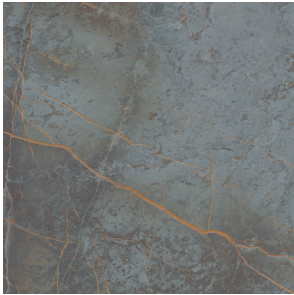

WILCOX

— FIFTY FIVE —

ON STAGE

Adelphi | V2

32x32 Brushed
WCX133340-32

Boulevard | V2

32x32 Brushed
WCX133342-32

Fortune | V2

32x32 Brushed
WCX133339-32
12x48 Groove Deco
WCX133344-12X48

Riverside | V2

32x32 Brushed
WCX133338-32

Victoria | V2

32x32 Brushed
WCX133337-32
12x48 Groove Deco
WCX133343-12X48

Product Info

Thickness	Product Type	PCS/ Carton	SF/ Carton	Cartons/ Pallet
9mm	Rectified Porcelain	2 3*	13.78 11.63*	40 36*