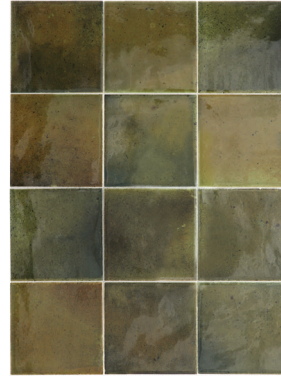

Wild Olive

White Body Porcelain | V4

 2.5x8 WCX30034

 2.5x8 Deco WCX30062

 4x4 WCX30014

 4x4 Deco WCX30025

This captivating hue infuses spaces with warmth and character, offering a unique twist to traditional design schemes. With its rich and earthy tones, the Wild Olive tile adds a touch of natural beauty and sophistication to any setting. Elevate your interior with the distinct charm of Wild Olive.

4x4 Deco

WCX30021

Radiating purity and simplicity, this classic hue adds a sense of spaciousness and brightness to any room. The clean and crisp appearance of the White tile effortlessly enhances contemporary and minimalist design aesthetics, creating a fresh and inviting atmosphere. Elevate your space with the pristine elegance of White.

WILCOX

FIFTY FIVE

HANOI

Black Ash | V4

Blue Night | V4

Celadon | V4

Wild Olive | V4

White | V4