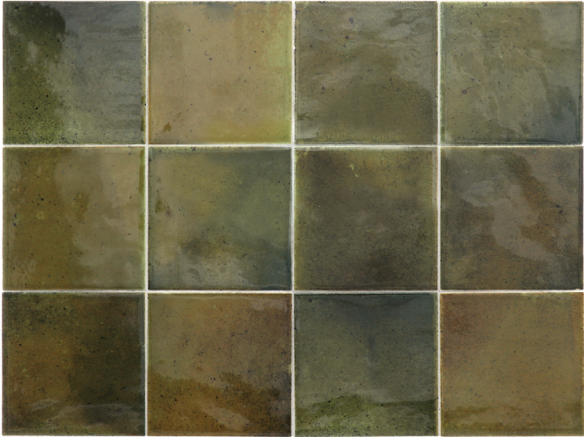

4x4 Deco

WCX30022

The sophisticated black ash color, exudes contemporary elegance. Its sleek design and rich hue add a touch of refinement to any space. Crafted with attention to detail, this tile seamlessly combines style with durability, making it a versatile choice for modern interiors.

4x4 Deco

WCX30023

This stunning hue evokes a sense of tranquility and sophistication, creating a striking focal point in any room. With its sleek design and high-quality craftsmanship, this tile effortlessly blends modern style with timeless elegance. Elevate your space with the rich depth and allure of Blue Night.

4x4 Deco

WCX30024

Inspired by the soft hues of celadon pottery, this tile brings a sense of calm and sophistication to any space. Its subtle yet distinctive shade adds a touch of understated elegance, perfect for creating a peaceful ambiance in both contemporary and traditional interiors. Elevate your design with the timeless beauty of Celadon.

Wild Olive

White Body Porcelain | V4

 2.5x8 WCX30034

 2.5x8 Deco WCX30062

 4x4 WCX30014

 4x4 Deco WCX30025

This captivating hue infuses spaces with warmth and character, offering a unique twist to traditional design schemes. With its rich and earthy tones, the Wild Olive tile adds a touch of natural beauty and sophistication to any setting. Elevate your interior with the distinct charm of Wild Olive.