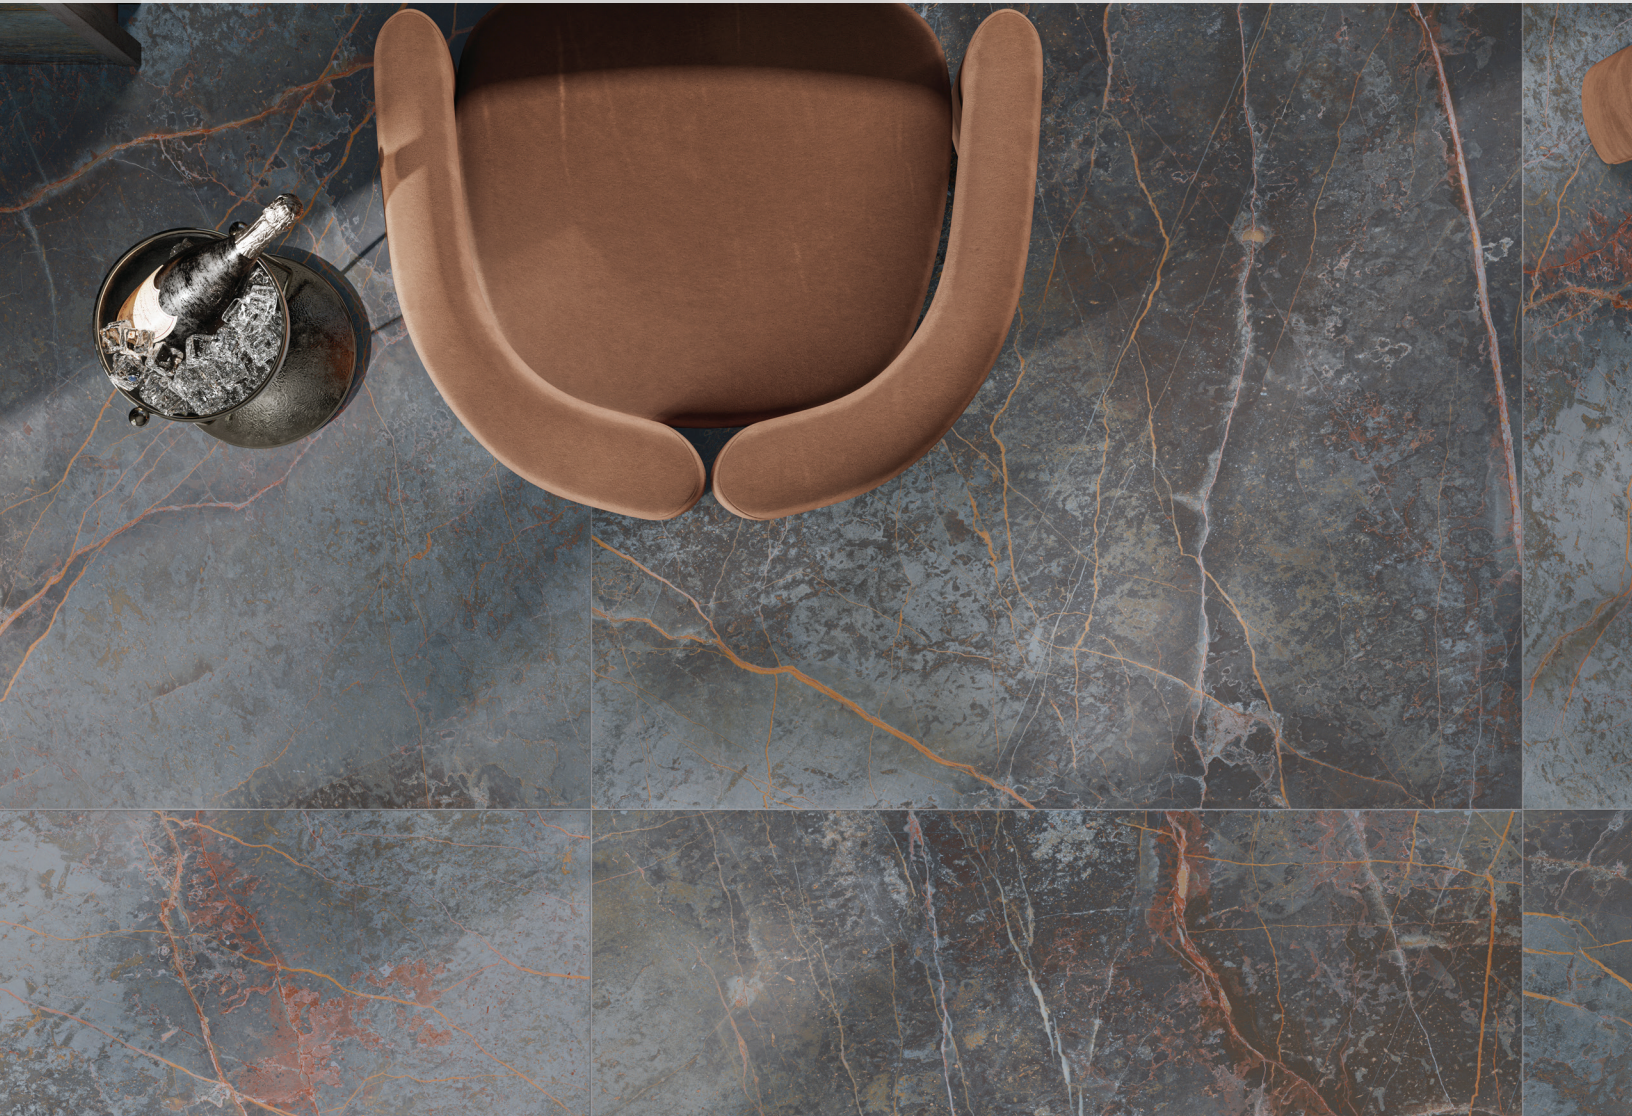

JUDSON  
HOME  
JUDSON  
HOME

ENCORE

Elevate your interior with Encore, a project of porcelain stoneware surfaces featuring the allure of veined stones and marbles. Explore vivid colors, prestigious sizes, and a brushed finish option for a subtle glossy effect. Transform walls and floors into original compositions that strike the perfect balance between style and technical performance.

# Black

32x32  
JSH133340-32  
Fine Porcelain  
Rectified Edge  
Brushed Finish | V2

Black exudes a unique personality, creating a space that stands out with individuality. Elevate your interiors with the captivating beauty of veined stones, as Black brings a touch of modern sophistication to every corner of your space.

# White

32x32  
JSH133342-32  
Fine Porcelain  
Rectified Edge  
Brushed Finish | V2

White captures the essence of tranquility, infusing your space with a calming ambiance. The graphic development of this shade, reminiscent of flowing rivers, combines seamlessly with the technical excellence of ceramic material. Let Boulevard guide your design towards a serene and stylish haven.