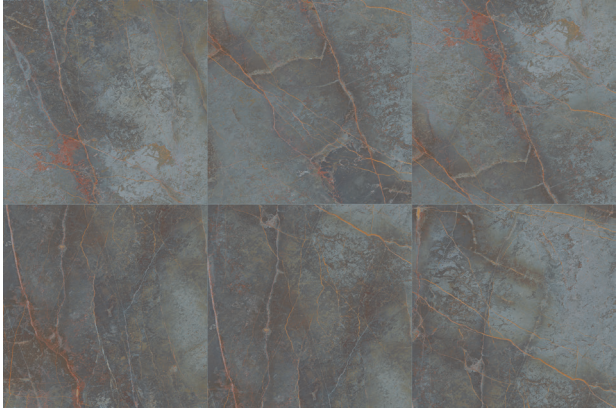

# White

32x32  
JSH133342-32  
Fine Porcelain  
Rectified Edge  
Brushed Finish | V2

White captures the essence of tranquility, infusing your space with a calming ambiance. The graphic development of this shade, reminiscent of flowing rivers, combines seamlessly with the technical excellence of ceramic material. Let Boulevard guide your design towards a serene and stylish haven.

# Gray

32x32  
JSH133339-32  
12x48 Groove  
JSH133344-12X48  
Fine Porcelain  
Rectified Edge  
Brushed Finish | V2

Gray brings a touch of luxury to your interiors, adding a golden glow that speaks of prosperity. The play between elegant essences and advanced ceramic technology results in a dynamic and versatile choice, perfect for those seeking a bold and glamorous statement.