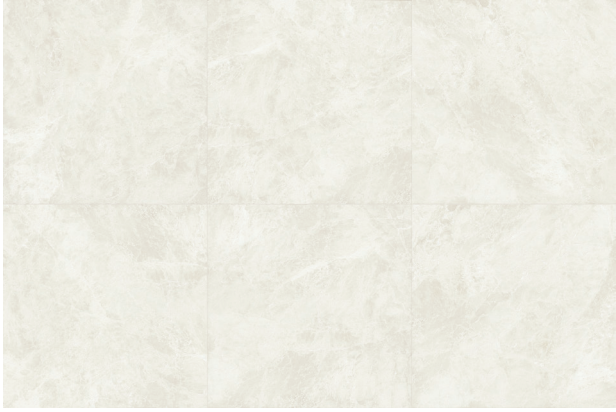

Ivory

32x32
JSH133338-32
Fine Porcelain
Rectified Edge
Brushed Finish | V2

Ivory evokes the tranquility of flowing waters, creating a space that is both invigorating and serene. The fusion of refined aesthetics and technical performance makes Ivory a versatile option, allowing you to craft interiors that exude style and a connection to nature.

JUDSON HOME