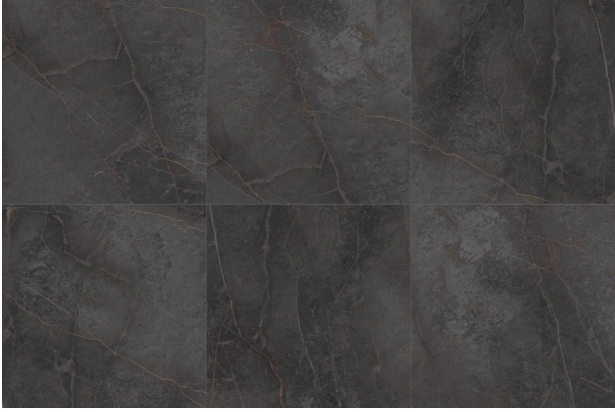

JUDSON  
HOME  
JUDSON  
HOME

ENCORE

Elevate your interior with Encore, a project of porcelain stoneware surfaces featuring the allure of veined stones and marbles. Explore vivid colors, prestigious sizes, and a brushed finish option for a subtle glossy effect. Transform walls and floors into original compositions that strike the perfect balance between style and technical performance.

# Black

32x32  
JSH133340-32  
Fine Porcelain  
Rectified Edge  
Brushed Finish | V2

Black exudes a unique personality, creating a space that stands out with individuality. Elevate your interiors with the captivating beauty of veined stones, as Black brings a touch of modern sophistication to every corner of your space.

# White

32x32  
JSH133342-32  
Fine Porcelain  
Rectified Edge  
Brushed Finish | V2

White captures the essence of tranquility, infusing your space with a calming ambiance. The graphic development of this shade, reminiscent of flowing rivers, combines seamlessly with the technical excellence of ceramic material. Let Boulevard guide your design towards a serene and stylish haven.

# Gray

32x32  
JSH133339-32  
12x48 Groove  
JSH133344-12X48  
Fine Porcelain  
Rectified Edge  
Brushed Finish | V2

Gray brings a touch of luxury to your interiors, adding a golden glow that speaks of prosperity. The play between elegant essences and advanced ceramic technology results in a dynamic and versatile choice, perfect for those seeking a bold and glamorous statement.